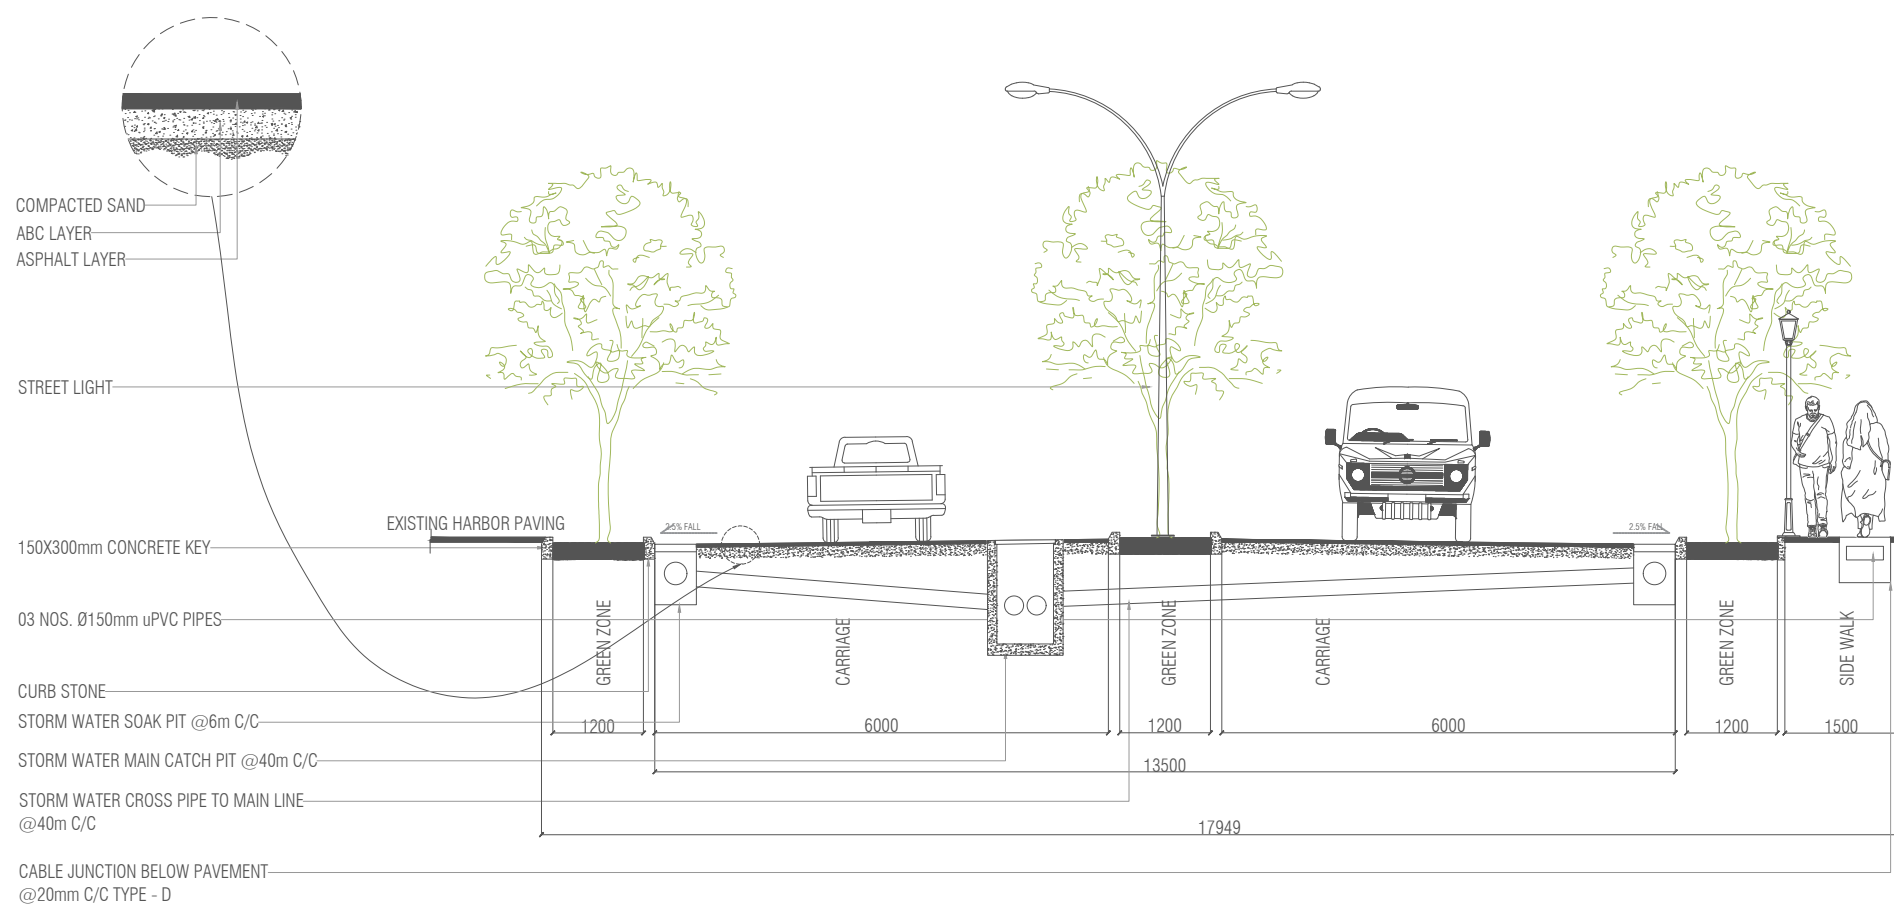

ROAD DEVELOPMENT
COOPERATION

ORCHID MAGU
MALE'

LEGENDS:

BAN'DHARU MAGU - SECTION
1:100

PROJECT:
DESIGN & BUILD OF GA.MAAMENDHOO
MAJOR ROADS

DRAWING TITLE:
CONCEPT

DRAWN BY	MOHAMED RUSHDHAN
APPROVED BY	ALI ZAMEER
DATE:	PAGE NO:
SCALE: AS GIVEN	08

COPYRIGHT: THE CONCEPT & DESIGNS IN THESE DRAWINGS ARE PROPERTIES OF RDC. UNAUTHORIZED USE OF ANY KIND OR COPY OF THESE DRAWINGS ARE STRICTLY PROHIBITED